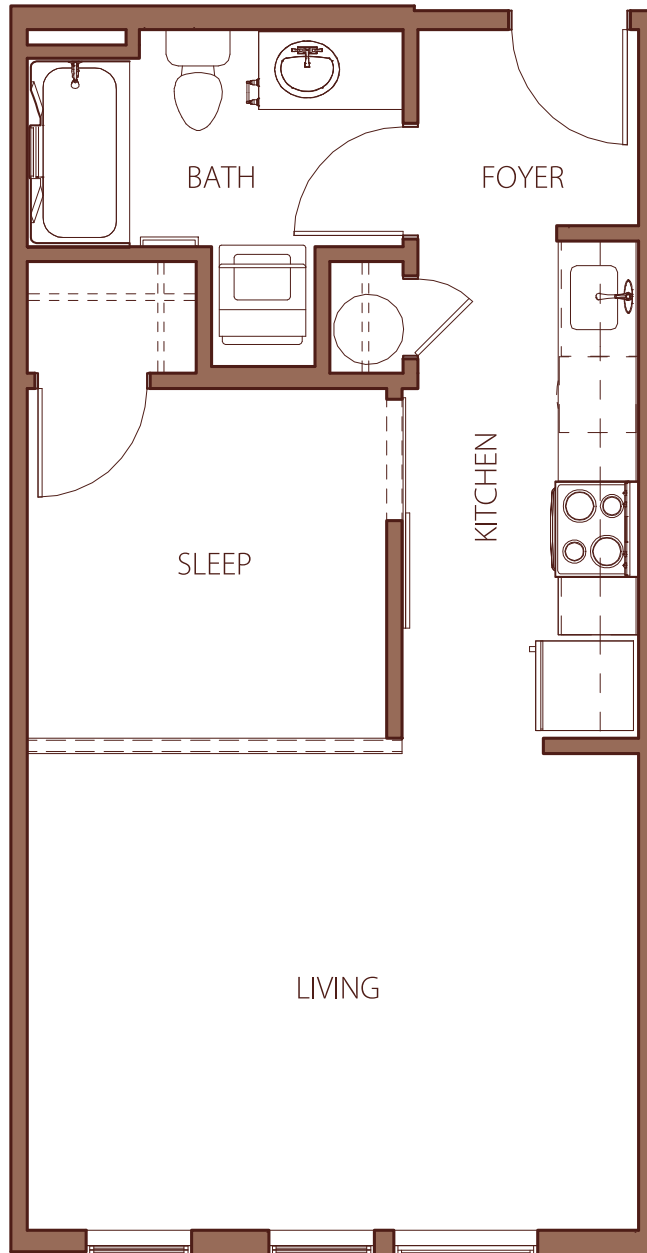

**GREEN HILL**  
APARTMENTS

**A1**

Studio+  
1 Bathroom  
520 Sq.Ft.\*

All floor plans, maps, plans, landscaping and elevation renderings are artist's conceptions and are not necessarily to scale. \*Square footage and dimensions are architectural approximations and subject to change without notice.