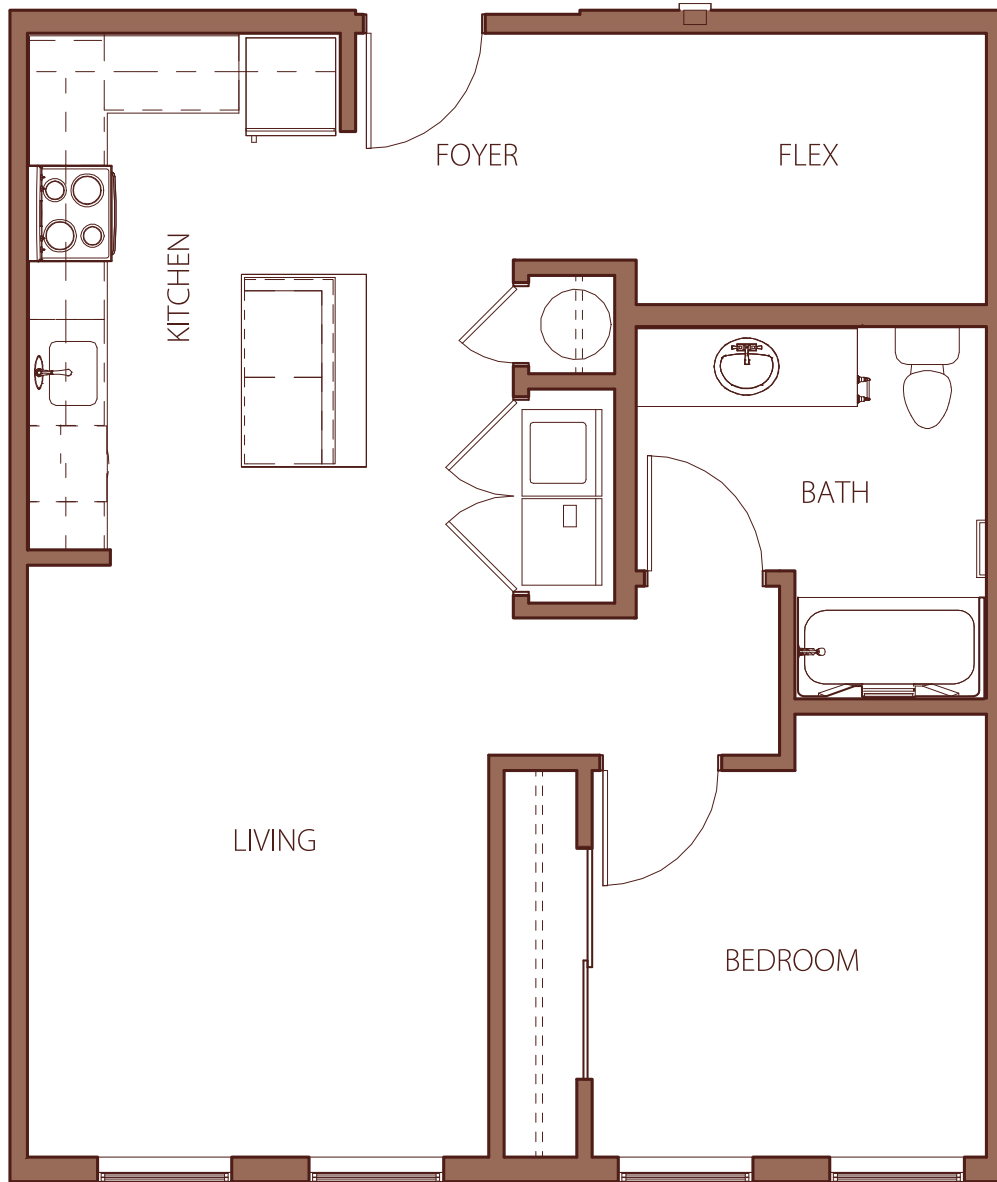

GREEN HILL
APARTMENTS

B3

1 Bedroom
1 Bathroom
Flex Space
757 Sq.Ft.*

All floor plans, maps, plans, landscaping and elevation renderings are artist's conceptions and are not necessarily to scale. *Square footage and dimensions are architectural approximations and subject to change without notice.