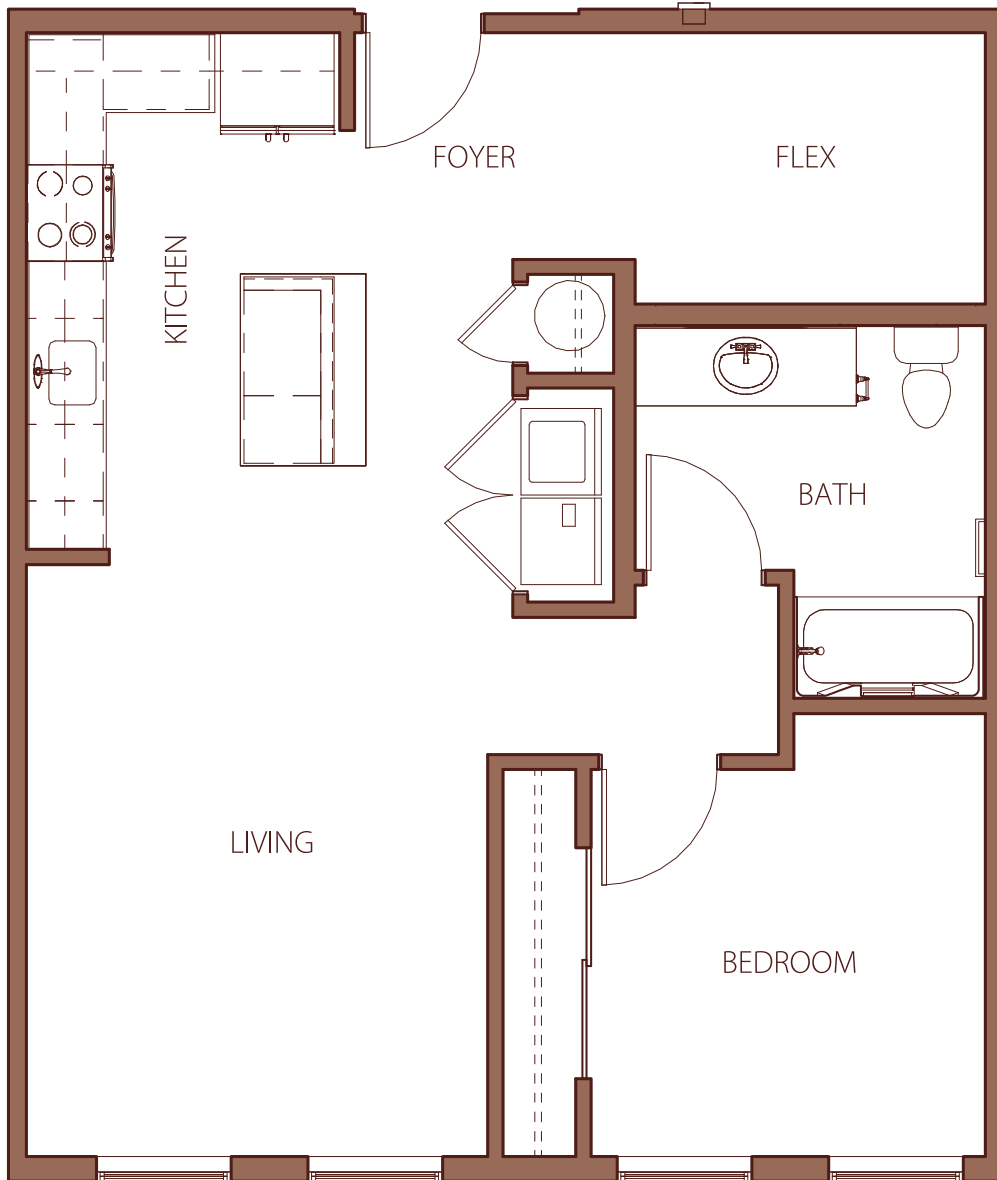

GREEN HILL
APARTMENTS

B3a

1 Bedroom
1 Bathroom
Flex Space
757 Sq.Ft.*

All floor plans, maps, plans, landscaping and elevation renderings are artist's conceptions and are not necessarily to scale. *Square footage and dimensions are architectural approximations and subject to change without notice.