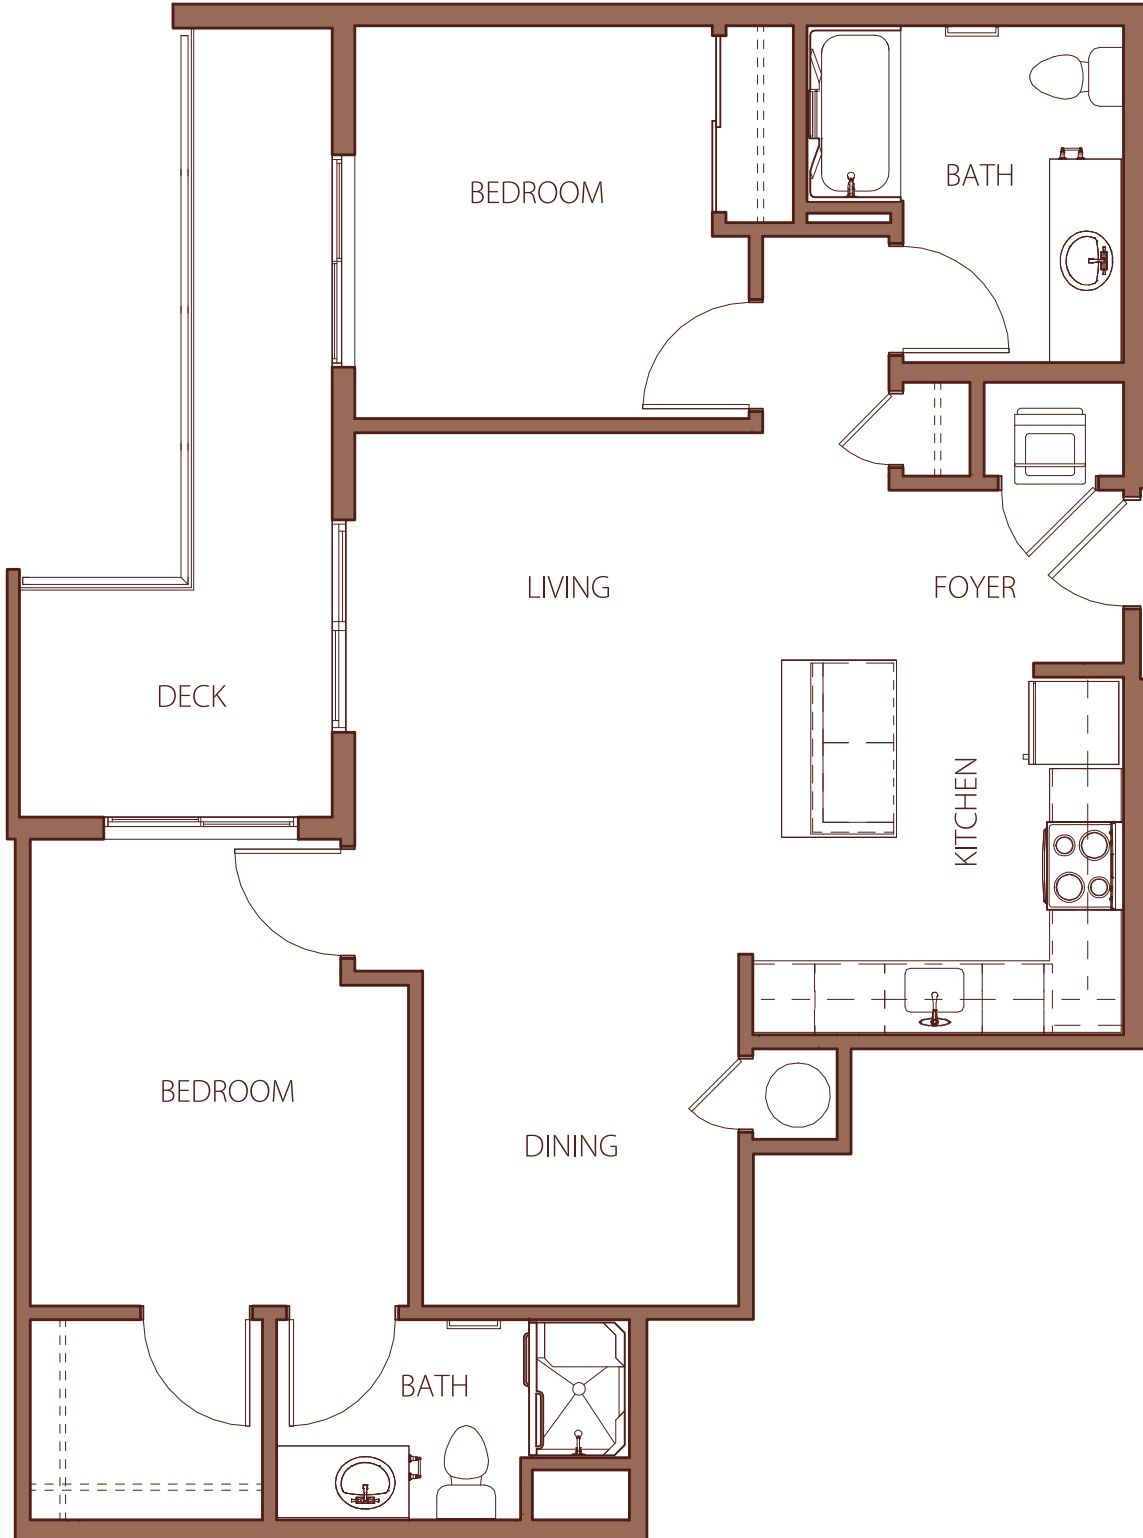

GREEN HILL
APARTMENTS

C2

2 Bedroom
2 Bathroom
974 Sq.Ft.*

All floor plans, maps, plans, landscaping and elevation renderings are artist's conceptions and are not necessarily to scale. *Square footage and dimensions are architectural approximations and subject to change without notice.