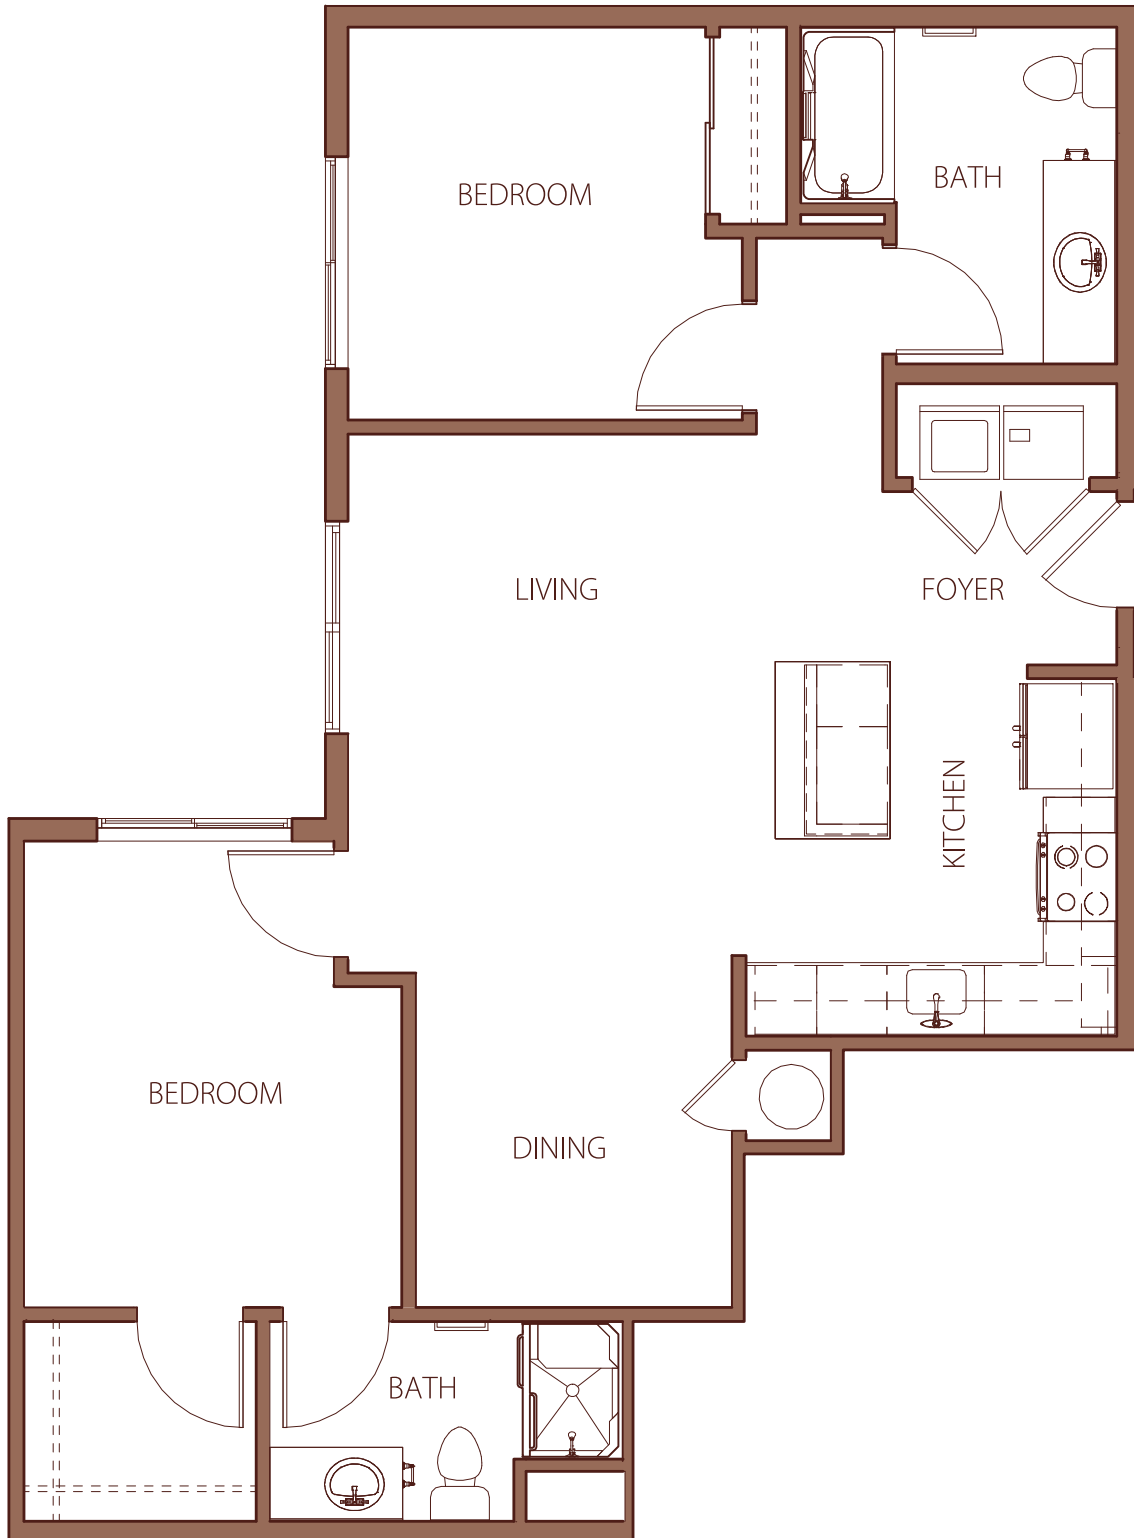

GREEN HILL
APARTMENTS

C2a

2 Bedroom
2 Bathroom
974 Sq.Ft.*

All floor plans, maps, plans, landscaping and elevation renderings are artist's conceptions and are not necessarily to scale. *Square footage and dimensions are architectural approximations and subject to change without notice.