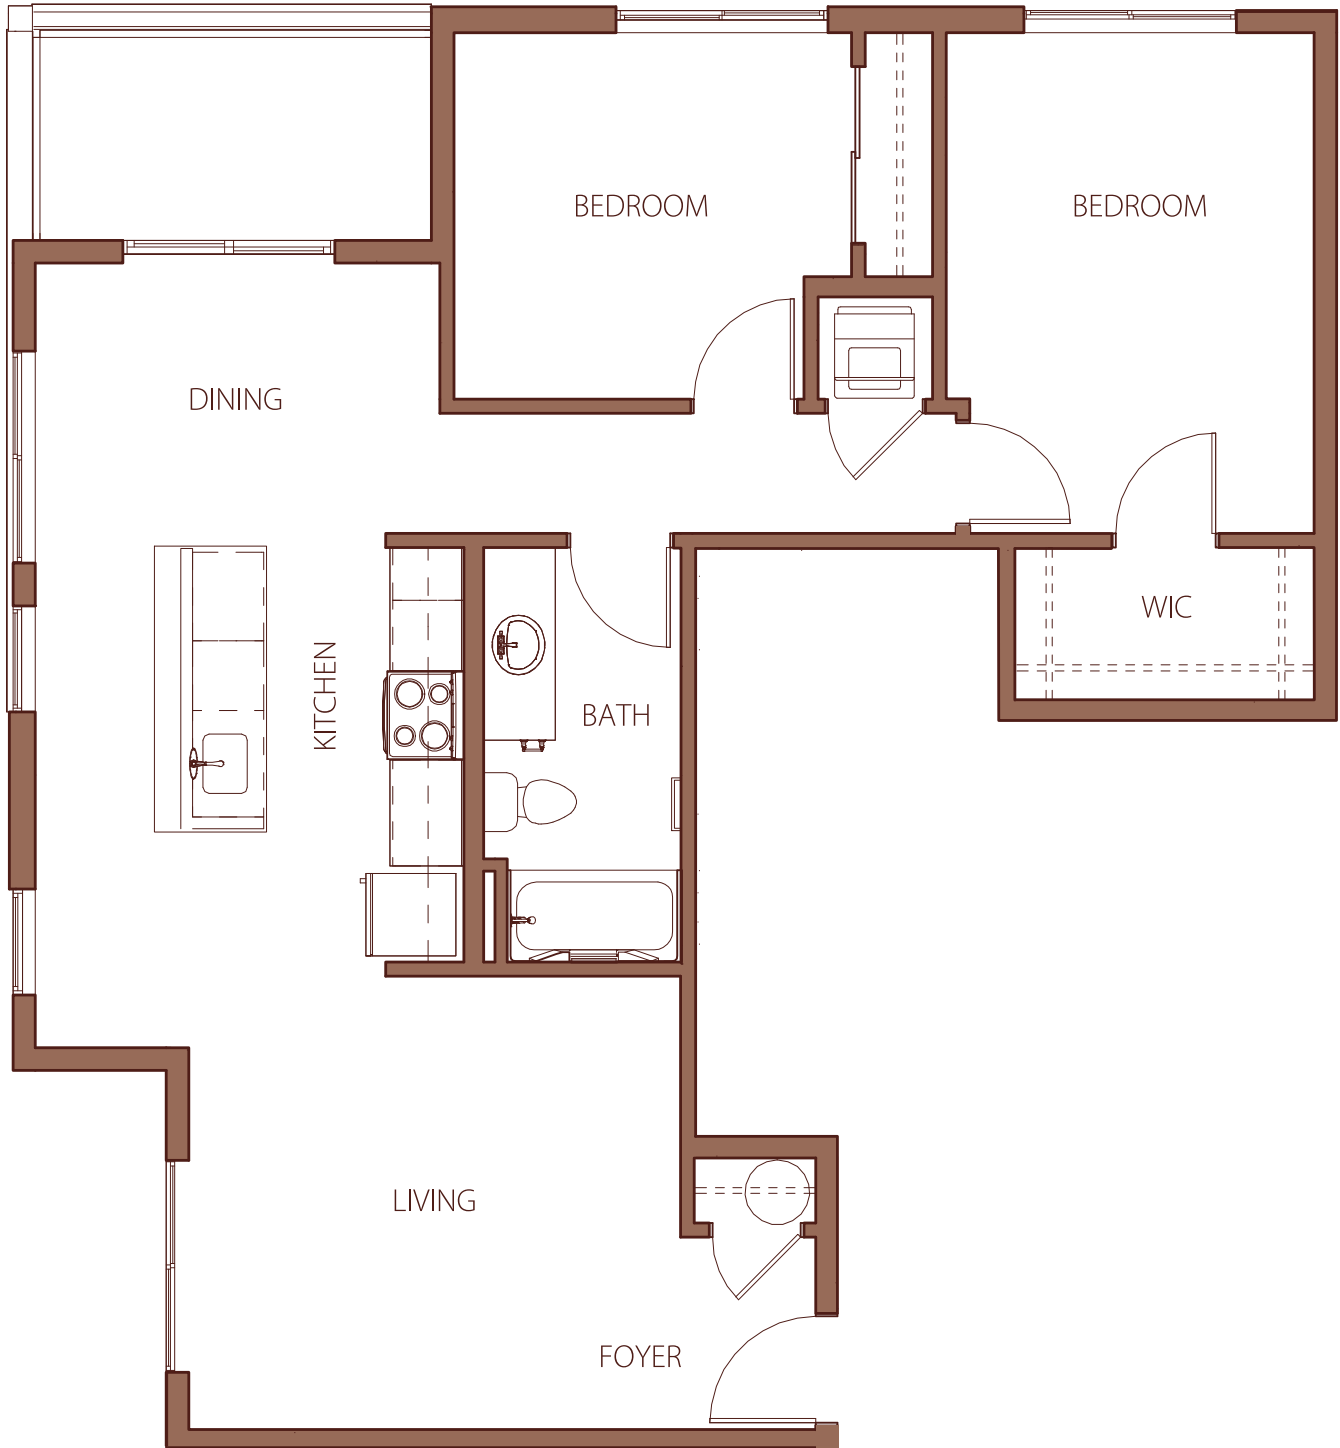

**GREEN HILL**  
APARTMENTS

**C3**

2 Bedroom  
2 Bathroom  
979 Sq.Ft.\*

All floor plans, maps, plans, landscaping and elevation renderings are artist's conceptions and are not necessarily to scale. \*Square footage and dimensions are architectural approximations and subject to change without notice.